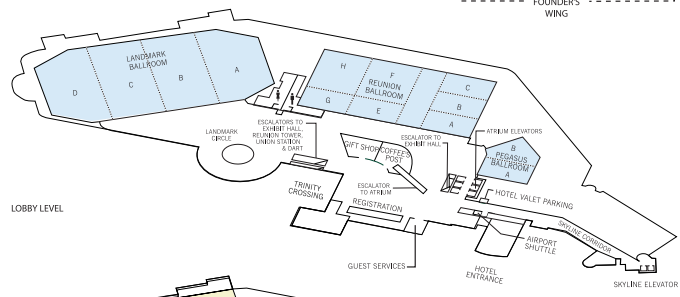

Hyatt Regency Dallas

DIRECTIONS

From DFW (23 miles): Take the Int'l Pkwy South to 183 East and merge onto 35E South. Exit Commerce/Reunion Blvd. Turn left on Reunion. Turn left at second traffic signal into hotel entrance

THIRD FLOOR

Atrium Level
SECOND FLOOR

LOBBY LEVEL

EXHIBITION LEVEL
HYATT REGENCY

SECOND FLOOR
UNION STATION