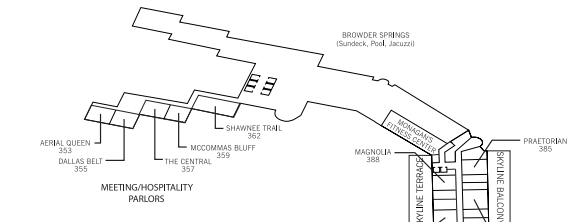

Hyatt Regency Dallas

DIRECTIONS

From DFW (23 miles): Take the Int'l Pkwy South to 183 East and merge onto 35E South. Exit Commerce/Reunion Blvd. Turn left on Reunion. Turn left at second traffic signal into hotel entrance

THIRD FLOOR

Atrium Level
SECOND FLOOR

LOBBY LEVEL

EXHIBITION LEVEL
HYATT REGENCY

SECOND FLOOR
UNION STATION