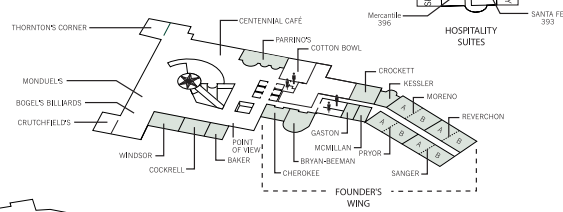

Hyatt Regency Dallas

DIRECTIONS

From DFW (23 miles): Take the Int'l Pkwy South to 183 East and merge onto 35E South. Exit Commerce/Reunion Blvd. Turn left on Reunion. Turn left at second traffic signal into hotel entrance

THIRD FLOOR

Atrium Level
SECOND FLOOR

LOBBY LEVEL

EXHIBITION LEVEL
HYATT REGENCY

SECOND FLOOR
UNION STATION