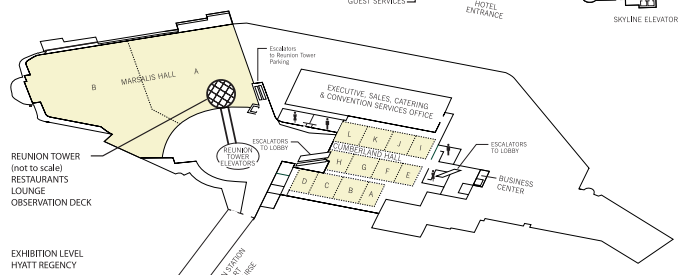

Hyatt Regency Dallas

DIRECTIONS

From DFW (23 miles): Take the Int'l Pkwy South to 183 East and merge onto 35E South. Exit Commerce/Reunion Blvd. Turn left on Reunion. Turn left at second traffic signal into hotel entrance

THIRD FLOOR

Atrium Level
SECOND FLOOR

LOBBY LEVEL

EXHIBITION LEVEL
HYATT REGENCY

SECOND FLOOR
UNION STATION